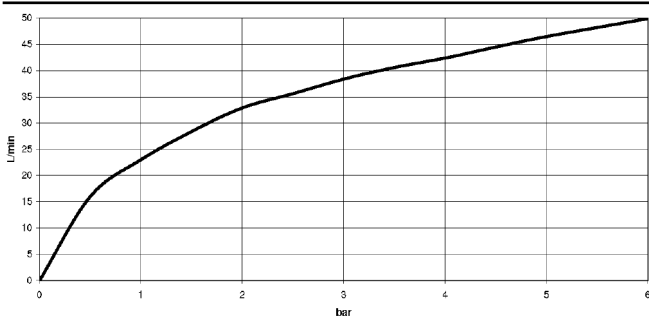

22 900 360

- rosette Ø 60 mm
- porcelain insert COLD

	Chrome	22 900 360-00
	Brushed Platinum	22 900 360-06
	Platinum	22 900 360-08
	Durabass (23kt Gold)	22 900 360-09
	Brushed Durabass (23kt Gold)	22 900 360-28
	Brushed Dark Platinum	22 900 360-99

22 900 360

**Flow rate chart**

22 900 360

Parts for other finishes can be found here: [Brushed Platinum](#)